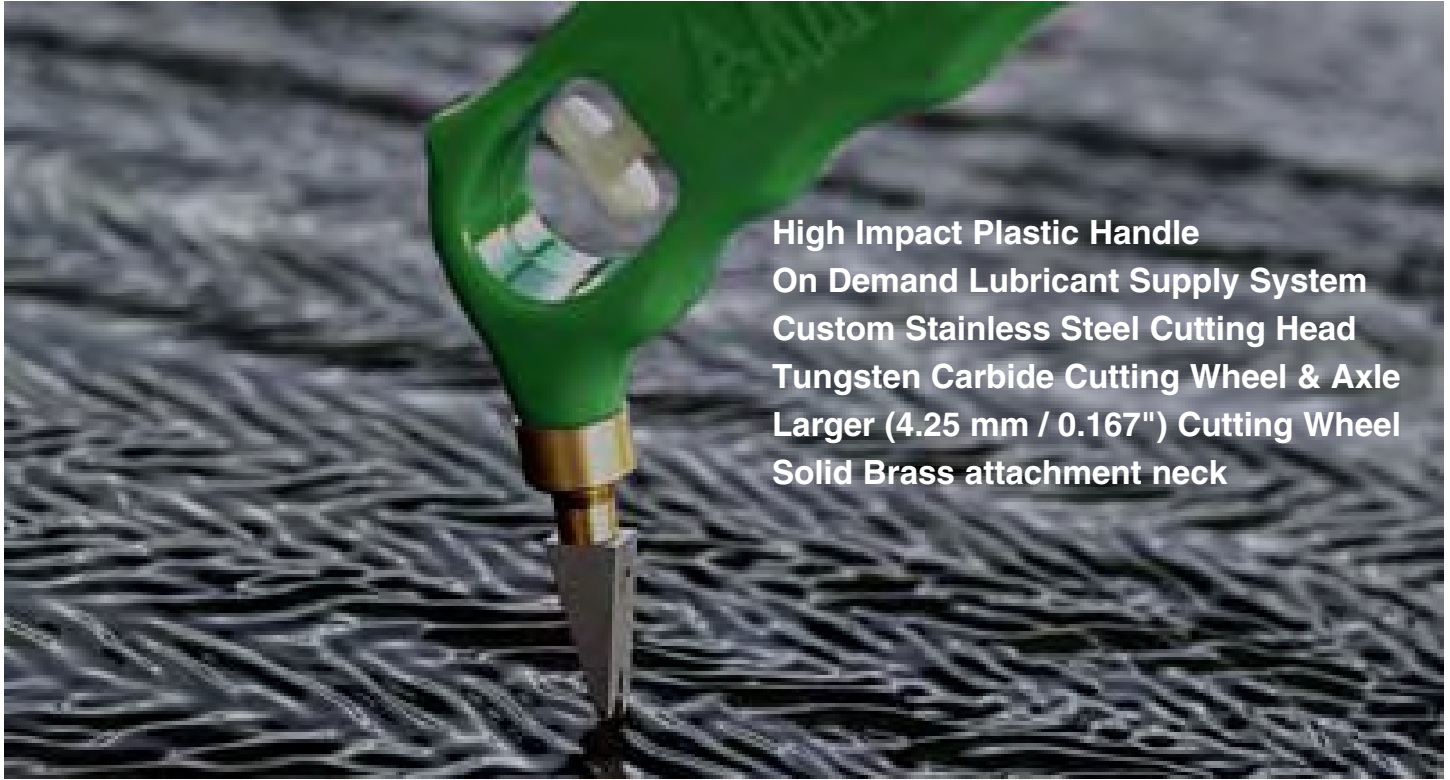

THE TRACKER

PISTOL GRIP GLASS CUTTER

High Impact Plastic Handle
On Demand Lubricant Supply System
Custom Stainless Steel Cutting Head
Tungsten Carbide Cutting Wheel & Axle
Larger (4.25 mm / 0.167") Cutting Wheel
Solid Brass attachment neck