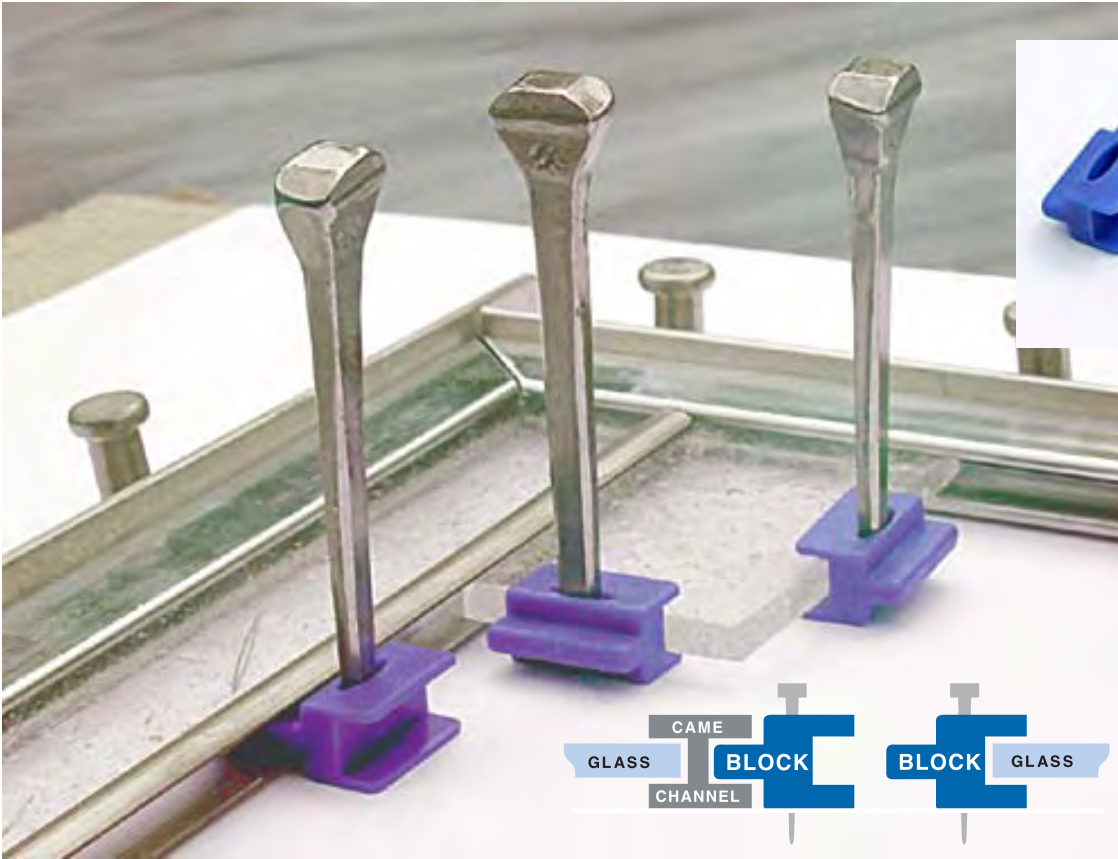

Lead & Glass Stop Blocks

Lead & Glass Stop Blocks
25 pieces-per-bag
Code: LSB01