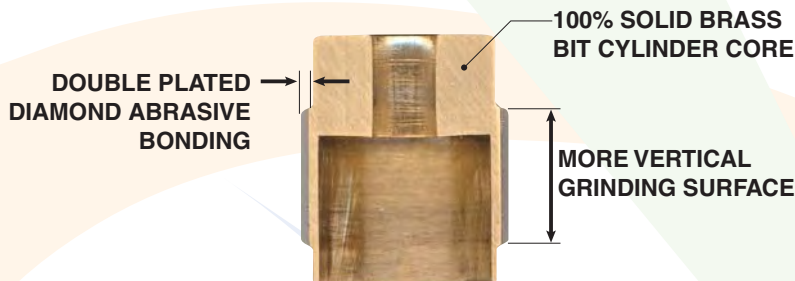

TWO FERS GLASS GRINDING BITS

3/4-inch 100/120 grit
Regular grinder bit
2 bits per package
Code: GB34R